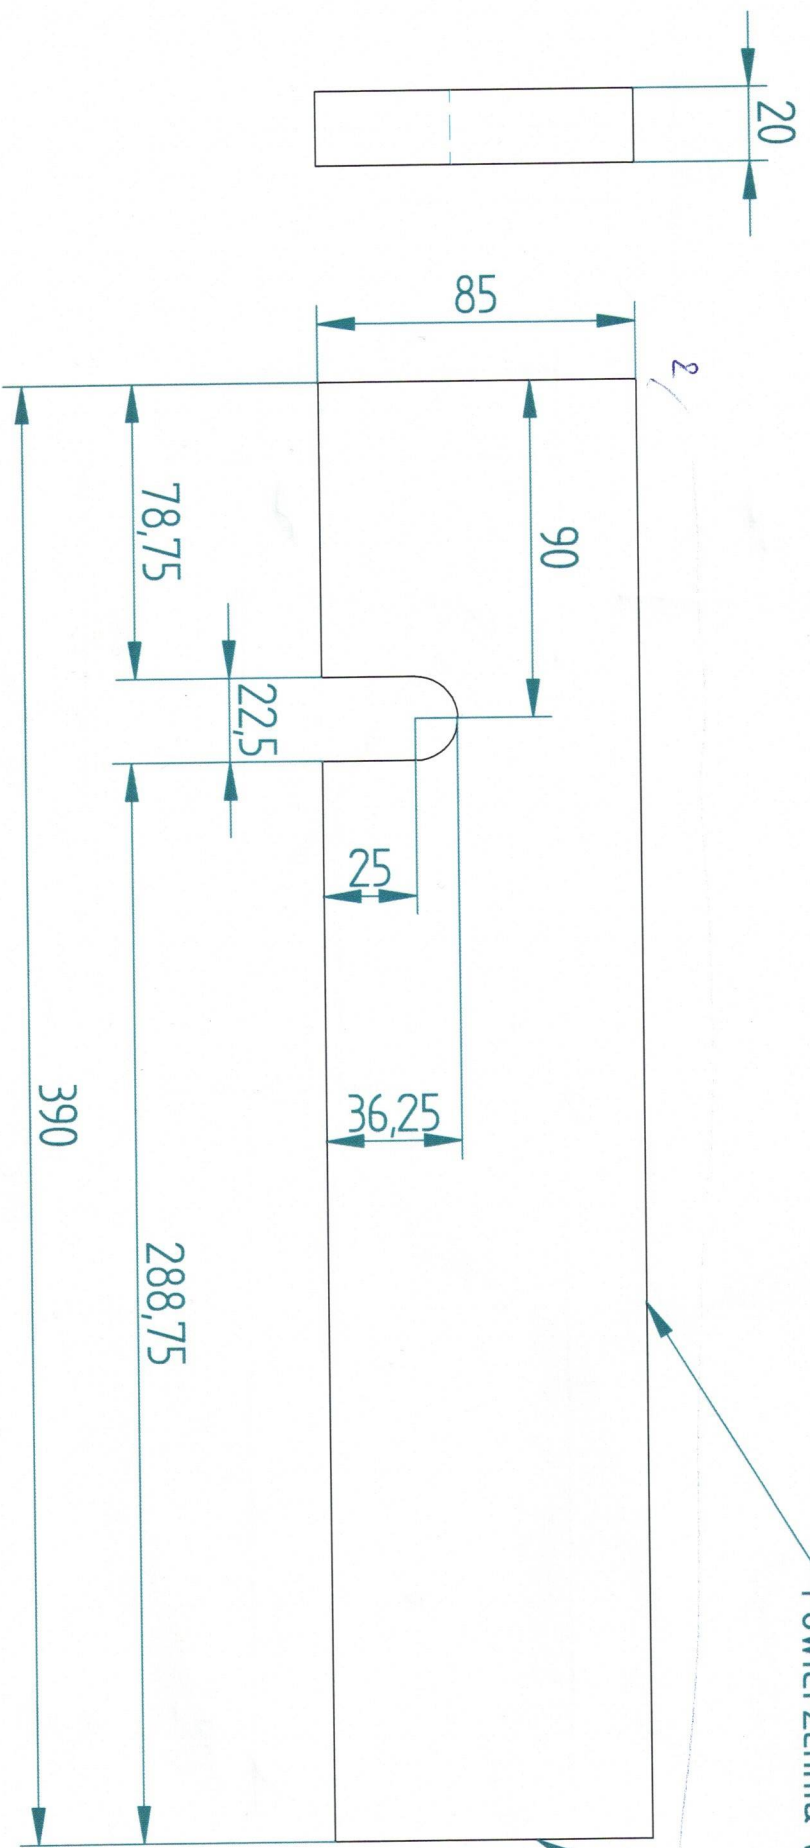

Powierzchnia widoczna

21.04.2024	Name:	Finish:
Draw:		
Checked:		Material:
Approved:		File name:
Size: A3		Drawing No.:
NF:		Rev:
Scale: 1:1,43	Weight: 65,293 kg	Sheet No.: ARKUSZ 2 z 3

21.04.2024	Name:	Finish:
Drew:		
Checked:		Material:
Approved:		File name:
Size: A3		Drawing No.:
NF:		Rev:
Scale: 1:1,43	Weight: 65,293 kg	Sheet No.: ARKUSZ 2 z 3
Customer drawing No.:		